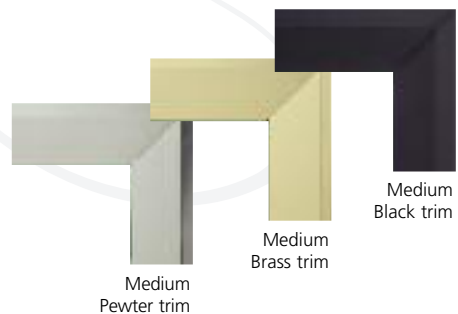

Cottage Red firebrick

Cottage Clay firebrick

Brass louvers

Pewter louvers

Medium Pewter trim

Medium Brass trim

Medium Black trim

See our Ambient Technologies® catalog for a complete line of remotes and thermostats.